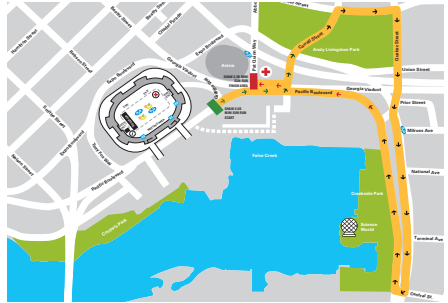

## Sun Run road closures in effect SUNDAY, APRIL 16

Run begins at Georgia and Thurlow, continues west on Georgia to Denman, south on Denman to beach Ave, southeast on Beach to Pacific, south over the Burrard Bridge, south on Burrard to 3rd Ave, east on 3rd to Fir, south on Fir to 4th Ave, east on 4th to 6th Ave, east on 6th Ave under the Cambie Bridge to 3rd Ave, east, 3rd Ave to Columbia, South on Columbia St to 6th Ave, East on 6th Ave to Quebec Ave, North on Quebec Ave to Terminal and continue on Pacific BLVD to Griffiths way to finish.

### EVENT TIMES: Mini Sun Run – 08:00

Competitive Wheelchairs – 08:40

Main Race – 09:00

Roads to re-open 13:30

**START AREA:** Georgia, from Seymour to Bute  
**FINISH AREA:** Pacific Blvd – BC Place Stadium to Pat Quin Way

### CLOSURES:

Georgia - from the Causeway to Pender	08:00 – 11:00
Denman - from Georgia to Beach Ave	08:00 – 11:00
Beach Ave – from Denman to Jervis	08:30 – 11:30
Pacific Ave - From Jervis to Hornby	08:30 – 11:30
Burrard St – Davie to the Burrard Bridge	08:00 to 11:30
Burrard Bridge – full closure	08:00 to 11:30

**BURRARD BRIDGE –** 08:00 hrs to 12:00 hrs

W 6th Ave East Exit	08:30 – 12:00
Burrard Street – Bridge to West 3rd	08:30 – 12:00
W 3rd Ave – Burrard to Fir	08:30 – 12:00
Fir St – W 3rd Ave to W 4th Ave	08:30 – 12:00
W 4th Ave/W 6th Ave –	08:30 – 12:30
Pine to 3rd & Alberta	
Cambie Bridge – Pacific Ave Exit ramp	05:00 – 13:30
Cambie Bridge – 6th Ave East	08:30 – 12:30
West 3rd Ave – 2nd Ave to Columbia	08:30 – 12:30
Columbia – From 3rd to 6th ave	08:30 – 13:00
6th Ave – From Columbia to Quebec	08:30 – 13:00
Quebec – From 6th to Terminal	08:30 – 13:30
Pacific Blvd – From Terminal to Griffiths Way	08:00 – 13:30